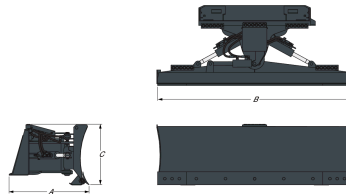

Reversible cutting edge for all models
Attachment Control Kit must be installed on Bobcat loader or Telescopic Handler to operate attachment on 173 cm models and up

Compatibility

Description	Item number	Compatible with loader Compatible with telescopic
Dozer Blade 137 cm	7196165	S70-E, MT55,
Dozer Blade 173 cm	7106089	S450-E, S450-B,
Dozer Blade 203 cm	6905884	S630-E, S650-E, T650-E, S770-E, S510-E, S510-B, S530-E, S530-B, S550-E, S550-B, S570-E, S570-B, S590-E, S590-B, S450-E, T450-E, S630-E2, S650-E2, T650-E2, S770-E2, S550-E2, S570-E2, S590-E2, T590-E2, S450-B, S630-B, S650-B, S770-B, T650-B,
Dozer Blade 229 cm	6905811	S630-E, S650-E, T650-E, S770-E, A770-E, S530-B, S530-E, S550-B, S550-E, S570-B, S570-E, S590-B, S590-E, S630-E2, S650-E2, T650-E2, S770-E2, A770-E2, S550-E2, S570-E2, S590-E2, T590-E2, S630-B, S650-B, S770-B, T650-B, A770-B,
Dozer Blade 244 cm	7105781	T870-E, S850-E, S630-E, S650-E, T650-E, S770-E, T770-E, A770-E, S630-E2, S650-E2, T650-E2, S770-E2, T770-E2, A770-E2, S850-E2, T870-E2, S630-B, S650-B, S770-B, S850-B, T650-B, T770-B, T870-B, A770-B, T870-E2, T870-B, T2250

Characteristics and performance

Description	Item number	Working Width (mm)	Angle \pm (°)	Oscillation \pm (°)	Cutting edge (mm)	Cylinders	Skid shoes
Dozer Blade 137 cm	7196165	1189.0	30.0	-	9.6 x 101.6	1	adjustable
Dozer Blade 203 cm	6905884	1760.0	30.0	8.0	12.7 x 152.0	3	adjustable
Dozer Blade 229 cm	6905811	1982.0	30.0	8.0	12.7 x 152.0	3	adjustable
Dozer Blade 244 cm	7105781	2121.0	30.0	10.0	16.0 x 152.0	3	adjustable

Weights and Dimensions

Description	Item number	Shipping weight (kg)	Operating weight (kg)	Overall Length (mm)	Overall Width (mm)	Overall Height (mm)
Dozer Blade 137 cm	7196165	140.0	140.0	728.0	1372.0	555.0
Dozer Blade 203 cm	6905884	430.0	430.0	838.0	2032.0	634.0
Dozer Blade 229 cm	6905811	447.0	447.0	838.0	2286.0	639.0
Dozer Blade 244 cm	7105781	716.0	716.0	884.0	2438.0	704.0